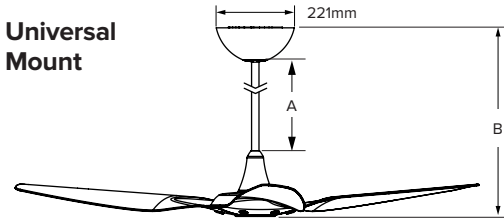

Universal Mount

Sloped or flat ceilings from 3.2 to ≥4.3m

Universal Mount Downrod Lengths

Downrod (A)¹	Included		Optional		
		508mm	813mm	1219mm	1524mm
Fan Height (B)²	737mm	1041mm	1448mm	1753mm	
Ceiling Height	2.9–3.4m	3.4–4m	4–4.3m	>4.3m	

Construction Features

Aerofoils	Motor	Controls	Components	Mounting	Environment³	Accessories
Aircraft-grade aluminium	High-efficiency, brushless DC/EC motor	Handheld remote with seven distinct speeds, plus Sleep, Timer, and Whoosh® modes 0–10 V (optional)	Made from stainless steel for protection against moisture	Flat or sloped ceilings 2.4 metres or taller	IPX2 Covered outdoor use	Haiku Light Kit 0–10 V Module Optional downrod lengths and a Stabiliser Kit are available for ceilings over 4.3 metres (special order)

Fan Specifications

Diameter	Mount	Weight⁴	Max Speed	Airflow Min/Max	Watts Min/Max	Operating Voltage	Ambient Operational Temperature	Sound Level⁵
1321mm	Low Profile	7.5 kg	179 RPM	1,161 / 4,565 cfm	2.2 / 15.4 W	100–240 VAC, 1 Φ, 50–60 Hz	0° to 40° C	<35 dba at max speed
	Universal	7 kg	200 RPM	1,283 / 6,207 cfm	2.3 / 21.7 W			
1524mm	Low Profile	8.4 kg	177 RPM	1,107 / 7,957 cfm	1.6 / 31.4 W			
	Universal	8 kg	200 RPM	1,099 / 8,534 cfm	2.8 / 30.5 W			
2134mm	Universal	11.8 kg	135 RPM	5,672 / 17,546 cfm	3.7 / 56.1 W