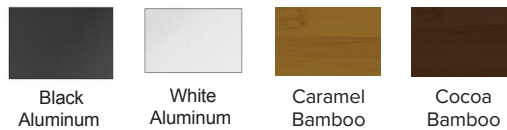

Aerofoil Finishes⁶

Black Aluminum

White Aluminum

Caramel Bamboo

Cocoa Bamboo