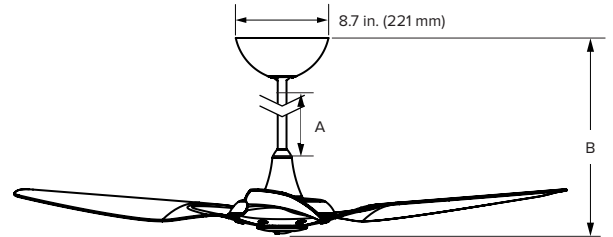

Universal Mount

Sloped or flat ceilings from 10.5 to ≥14 ft (3.2 to ≥4.3 m)

Universal Mount Downrod Lengths

Downrod (A)¹	Included		Optional			
		20 in. (508 mm)	32 in. (813 mm)	7 in. (178 mm)	48 in. (1219 mm)	60 in. (1524 mm)
Fan Height (B)²	29 in. (737 mm)	41 in. (1041 mm)	16 in. (406 mm)	57 in. (1448 mm)	69 in. (1753 mm)	
Ceiling Height	10.5–11 ft (3.2–3.4 m)	11–13 ft (3.4–4 m)	9–11 ft (2.7–2.9 m)	13–14 ft (4–4.3 m)	>14 ft (>4.3 m)	

Aluminum Fan Specifications

Diameter	Mount	Weight³	Max Speed	Airflow Min/Max	Watts Min/Max	Operating Voltage	Ambient Operational Temperature	Sound Level⁴
52 in. (132 cm)	Low Profile	16.5 lb (7.5 kg)	177 RPM	1,301 / 5,629 cfm	2.2 / 15.6 W	100–240 VAC, 1 ϕ, 50–60 Hz	32° to 104° F (0° to 40° C)	<35 dba at max speed
	Universal	15.5 lb (7 kg)	200 RPM	1,389 / 6,713 cfm	2.1 / 20.7 W			
60 in (152 cm)	Low Profile	18.5 lb (8.4 kg)	177 RPM	1,070 / 6,698 cfm	1.9 / 18.4 W			
	Universal	17.5 lb (8 kg)	200 RPM	1,194 / 8,629 cfm	1.9 / 26.8 W			
84 in. (213 cm)	Universal	26 lb (11.8 kg)	135 RPM	5,983 / 19,292 cfm	4.2 / 53.7 W			

Bamboo Fan Specifications

Diameter	Mount	Weight³	Max Speed	Airflow Min/Max	Watts Min/Max	Operating Voltage	Ambient Operational Temperature	Sound Level⁴
52 in. (132 cm)	Low Profile	14 lb (6.4 kg)	177 RPM	1,483 / 5,866 cfm	2.2 / 19.2 W	100–240 VAC, 1 ϕ, 50–60 Hz	32° to 104° F (0° to 40° C)	<35 dba at max speed
	Universal	13 lb (5.9 kg)	200 RPM	1,427 / 6,597 cfm	2.3 / 26.6 W			
60 in (152 cm)	Low Profile	16 lb (7.3 kg)	177 RPM	876 / 6,165 cfm	1.9 / 15.5 W			
	Universal	15 lb (6.8 kg)	200 RPM	1,038 / 7,673 cfm	1.8 / 21.4 W			
84 in. (213 cm)	Universal	21 lb (9.5 kg)	135 RPM	4,661 / 15,378 cfm	3.8 / 39.2 W