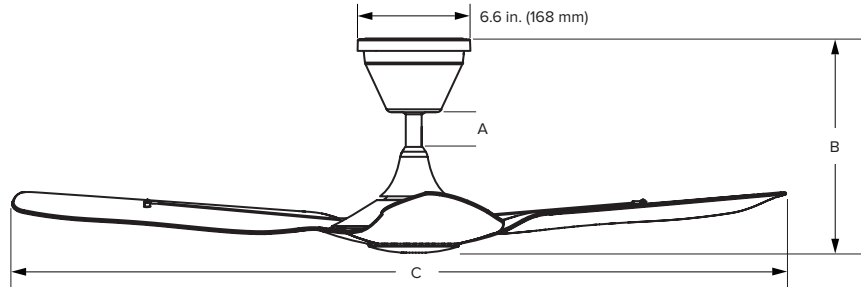

HAIKU COASTAL

THE WORLD'S FIRST AND ONLY STORM-READY FAN

Pictured with 5 in. (128.5 mm) downrod¹